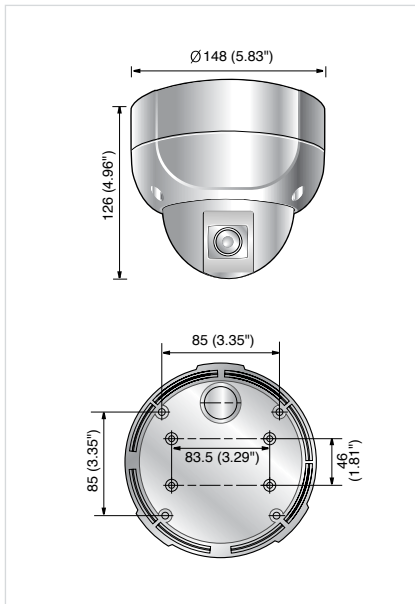

Dimensions

Unit : mm (inch)

The Eco mark represents Samsung Techwin's will to create environment-friendly products, and indicates that the product satisfies the EU RoHS Directive.